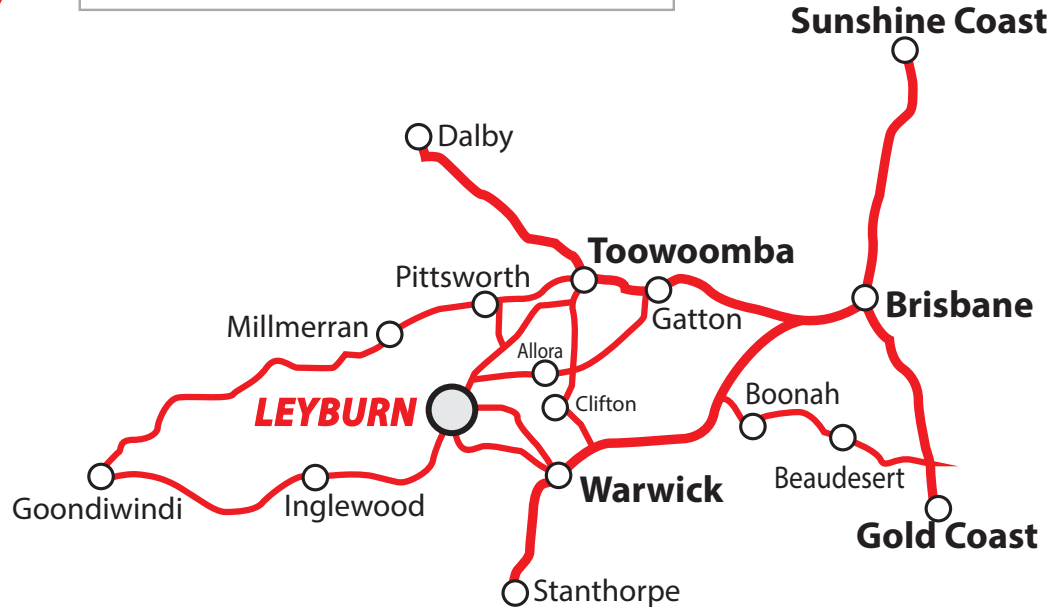

Made in
Rural Australia

Post to
Anywhere

1hr from Toowoomba, Warwick & Inglewood.
3hrs from Brisbane.

Office Location:

449 Bonnie Doon Rd
Leyburn, QLD 4365
Australia

E: Beejdesigns1@bigpond.com

Office: 07 4695 0157

Mobile: 0409 87 47 20

Office Hours:

Mon - Friday
8:30 - 5.00pm

Traveling

Traveling to Toowoomba, Warwick, Pittsworth, Allora, Clifton, Inglewood and all surrounding suburbs is not a problem. We even travel to Brisbane for Jobs, as we can incorporate it with picking stock up and visiting existing clients.